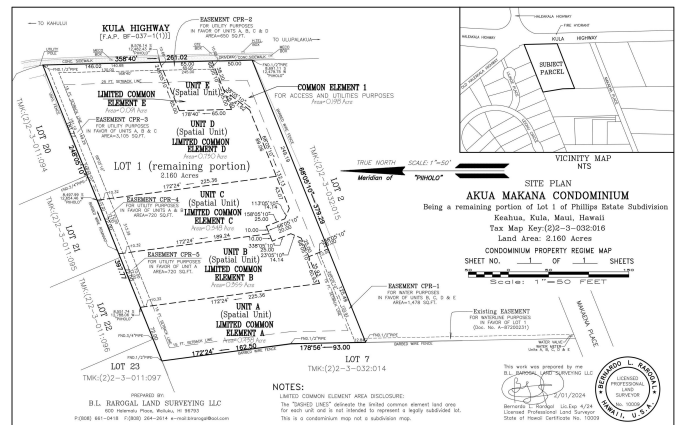

\$459,000 - 26 Kula Hwy, Unit Unit B, Pukalani

MLS® #403135

\$459,000

0 Bedroom, 0.00 Bathroom,
Land on 2 Acres

N/A, Pukalani, HI

BUILD YOUR MAUI HOME HERE! New Developer Offering! This is one of three CPR™d Units currently being offered for sale. Plenty of Room to **BUILD YOUR HOME** with lots of space for a wonderful yard, garden, open space or whatever your heart desires. Lovely, all Useable, Gently Sloping, 15,463.8 SF Lot Makai (oceanside) of the Kula Hwy. above Pukalani. The property is conveniently located to Shopping, Maui's most revered Educational Institutions and the finest UpCountry Maui has to offer. The property offers nice Central Maui, Kahului Harbor & West Maui Mountain Views blending with lots of Sunshine, plenty of Fresh Air and just enough Moisture to make this what many consider to be an Ideal Living Climate and Elevation. At night the Stars Abound as do the Twinkling Lights of Central Maui. The Airport and Costco are approx. 15 minutes away, the Hospital a mere 20 minutes away, Makawao Town approx. 5 minutes away and not too far to Paia, Beaches and World Class Surf. Why not grasp this wonderful opportunity to own your Piece of UpCountry Maui and begin **YOUR LIFE ON MAUI TODAY!**

Essential Information

MLS® #	403135
Price	\$459,000
Bathrooms	0.00

Acres	2.16
Type	Land
Sub-Type	Vacant Land
Land Tenure	Fee Simple
Style	Condominium
Status	Closed

Community Information

Address	26 Kula Hwy, Unit Unit B
Area	Pukalani
Subdivision	N/A
City	Pukalani
State	HI
Zip Code	96768

Amenities

View	Mountain/Ocean
Waterfront	None

Exterior

Lot Description	Gentle Slope
-----------------	--------------

Additional Information

Listed By	Maui Real Estate Advisors LLC
Date Listed	August 9th, 2024
Days on Market	241